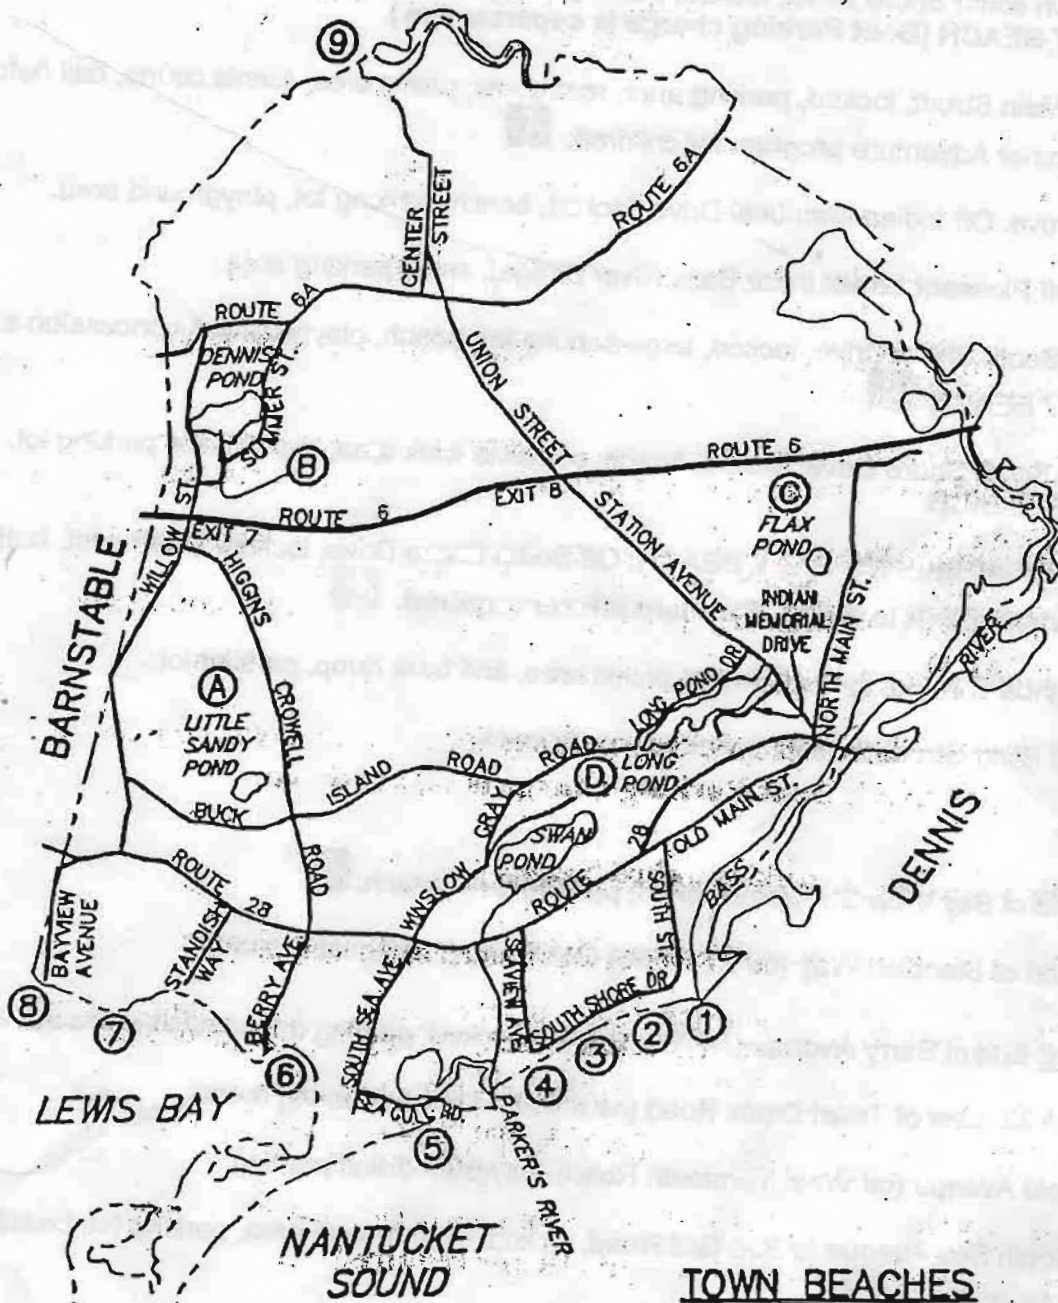

# CAPE COD BAY

- TOWN PONDS**
- (A) SANDY POND
  - (B) DENNIS POND
  - (C) FLAX POND
  - (D) INDIAN MEMORIAL/  
LONG POND

- TOWN BEACHES**
- (1) BASS RIVER BEACH
  - (2) SOUTH MIDDLE BEACH
  - (3) PARKER'S RIVER BEACH
  - (4) SEAVIEW BEACH
  - (5) SEA GULL BEACH
  - (6) ENGLEWOOD BEACH
  - (7) COLONIAL ACRES BEACH
  - (8) BAYVIEW BEACH
  - (9) BASS HOLE/GRAY'S BEACH